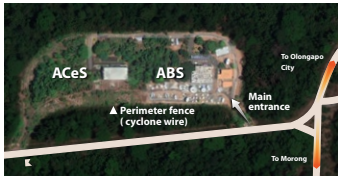

ABS PLUS Teleports - Subic Bay

Subic Bay Teleport

This is an all-in-one world-class teleport facility which supports broadcasters, telcos, enterprises, government and military, cloud services and ICT solution providers to provide telecommunication services to meet the growth of digital information. **ABSPlus Teleports** deliver a complete and integrated suite of services and connectivity with efficiency, quality and reliability. Our workforce is composed of engineers and technicians operating the earth station around the clock to deliver operational excellence and support.

Geographical Location	14.76°N 120.28°E
Location	Subic Bay Freeport Zone
Area	Land space 10,121m², building floor 1,370m²