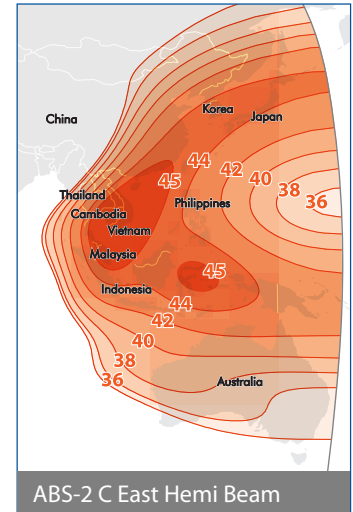

ABS-3A wide Ku-band European beam extends from North America, across Europe to Moscow.

ABS-2 East Hemi beam covers key markets in Southeast Asia and North Asia with established penetration in the Philippines, Indonesia and Taiwan.