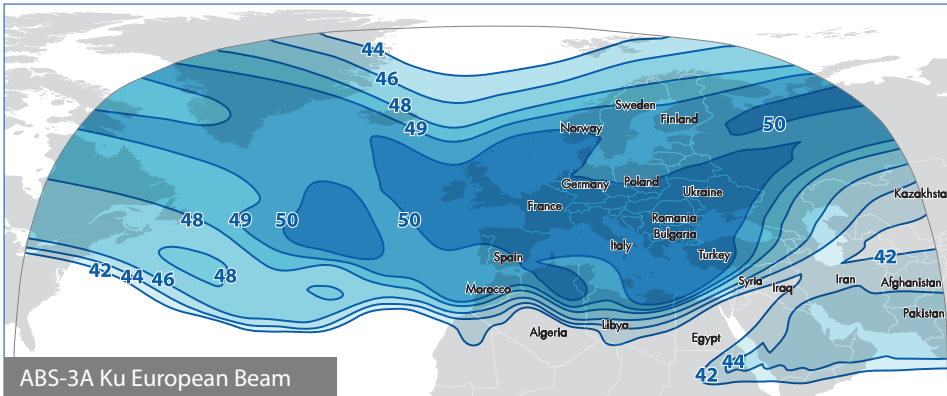

ABS-3A wide Ku-band European beam extends from North America, across Europe to Moscow.

ABS-2 East Hemi beam covers key markets in Southeast Asia and North Asia with established penetration in the Philippines, Indonesia and Taiwan.