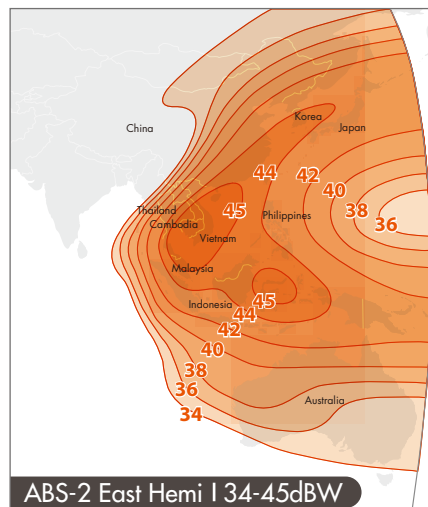

Satellites Accessed: ABS-6 & ABS-2

4.5m x 1
13m x 1

For more information, please contact: info@absatellite.com