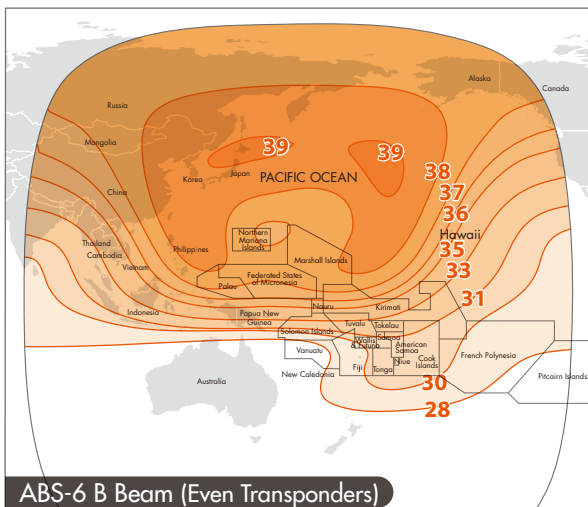

Satellites Accessed: ABS-6 & ABS-2

4.5m x 1
13m x 1

For more information, please contact: info@absatellite.com