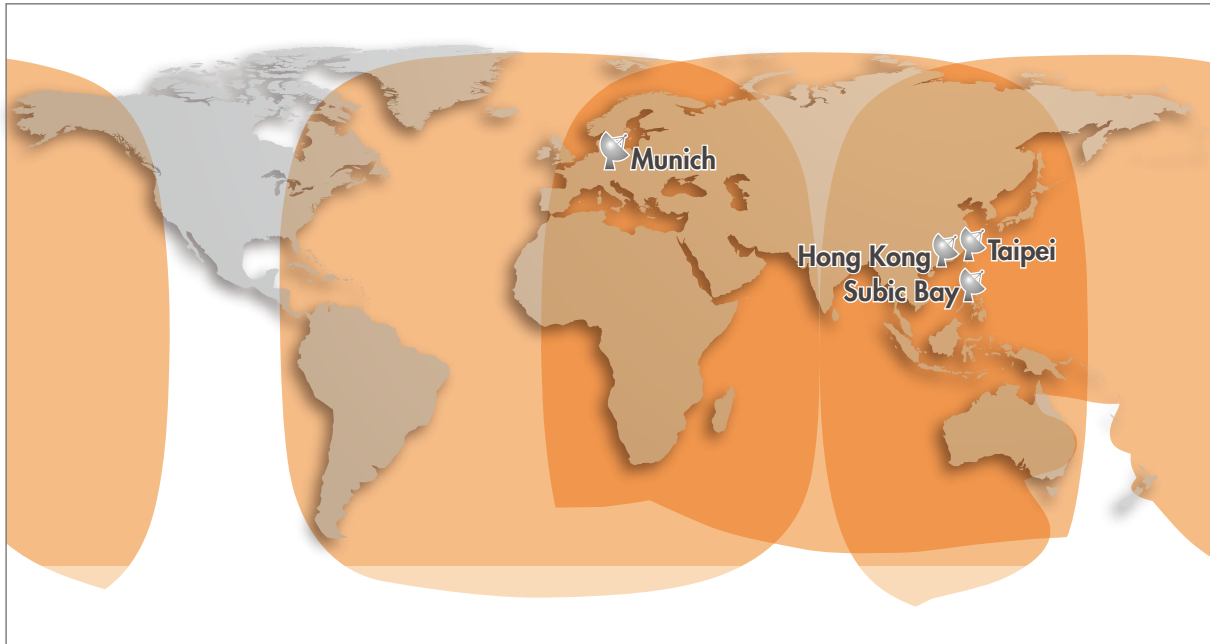

ABS VIDEO SERVICES

Dubai Israel Jakarta Hong Kong Munich Subic Bay Taipei

Video Broadcasting

Whether you are seeking a broader regional audience or looking to create a new global distribution, ABS is your partner of choice.

700+ Channels on ABS-2, ABS-2A, ABS-3A & ABS-6:

Global Coverage • Local Knowledge

C Band Beams

ABS-2: • Global • East Hemi • West Hemi

ABS-3A: • Global • East Hemi • West Hemi

ABS-6: • A Beam (Odd) • A Beam (Even) • B Beam (Odd) • B Beam (Even)

Ku Band Beams

ABS-2: • MENA • S&C Africa • Southern • South Asia • Korea/SE Asia • UTS Indonesia

ABS-2A: • Russia • MENA • Africa • South Asia • SE Asia

ABS-3A: • Europe • MENA • SAF • Americas

To learn more about ABS' premium neighborhoods and tailored broadcast solutions, please speak to our representatives or contact info@absatellite.com