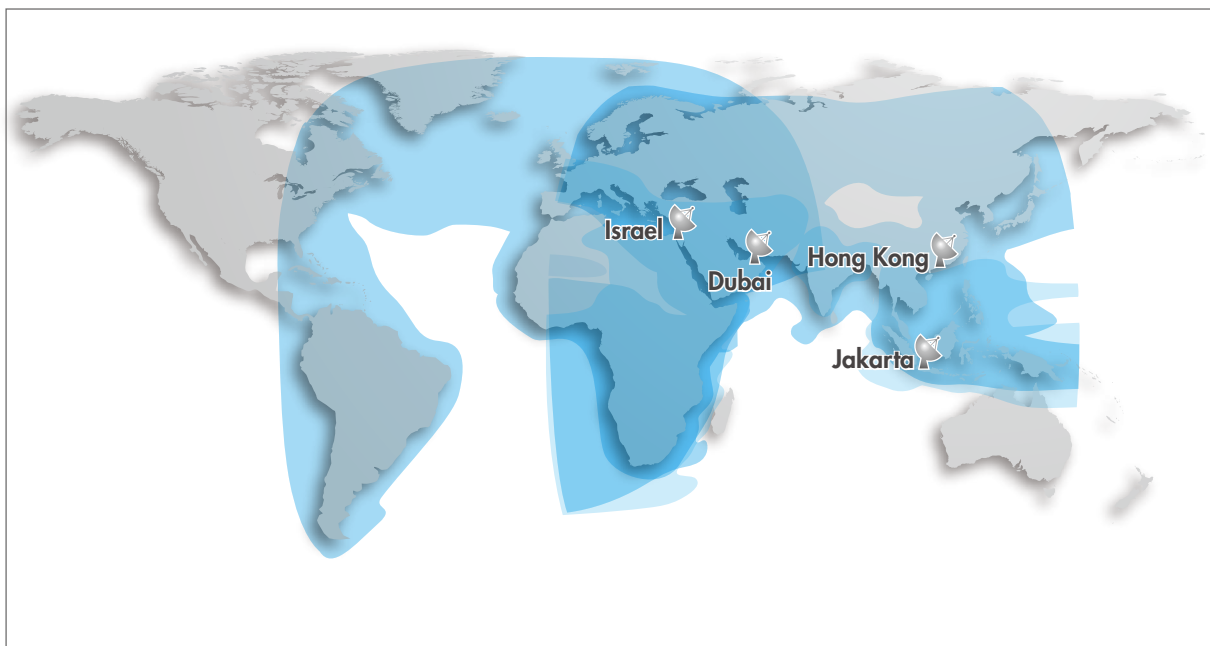

ABS VIDEO SERVICES

Dubai Israel Jakarta Hong Kong Munich Subic Bay Taipei

Video Broadcasting

Whether you are seeking a broader regional audience or looking to create a new global distribution, ABS is your partner of choice.

700+ Channels on ABS-2, ABS-2A, ABS-3A & ABS-6:

Global Coverage • Local Knowledge

C Band Beams

ABS-2: • Global • East Hemi • West Hemi

ABS-3A: • Global • East Hemi • West Hemi

ABS-6: • A Beam (Odd) • A Beam (Even) • B Beam (Odd) • B Beam (Even)

Ku Band Beams

ABS-2: • MENA • S&C Africa • Southern • South Asia • Korea/SE Asia • UTS Indonesia

ABS-2A: • Russia • MENA • Africa • South Asia • SE Asia

ABS-3A: • Europe • MENA • SAF • Americas

To learn more about ABS' premium neighborhoods and tailored broadcast solutions, please speak to our representatives or contact info@absatellite.com