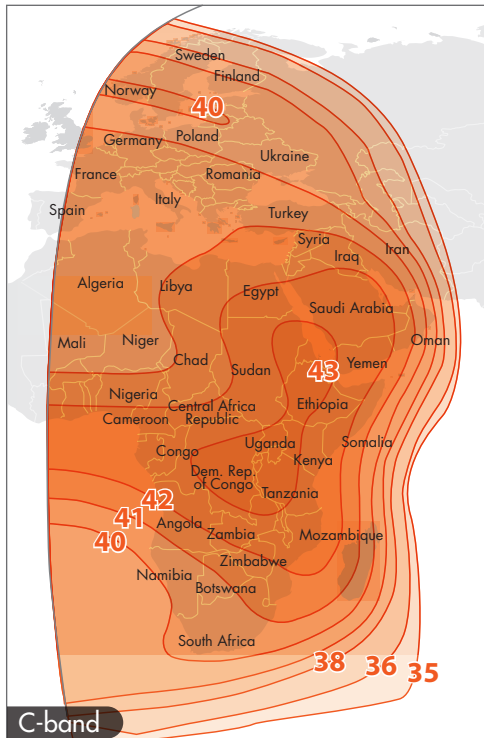

ABS IP Connect

The IP Connect service can support International and National data or broadband connectivity for enterprise, telcos and government networks over Europe, the Middle East and Africa. With its high transmission capacity, our IP Connect solution streamlines your network into one manageable, affordable resource with built-in flexibility.

ABS-2 | IP-Connect

ABS-2 | West Hemi | 75°E

Product Highlights

- ▶ ABS offers competitively priced bandwidth in Mbps
- ▶ High speed DVB-S2 extension platform for IP trunking for Europe, Middle East and Africa
- ▶ Connected to hub and Tier-1 IP transit in Munich
- ▶ Use of 7.2m RO for receive and 3.8m or larger for transmit at remote
- ▶ Service area: ≥ 40 dBW EIRP contour
- ▶ Service availability: $\geq 99.8\%$
- ▶ Remote antenna size: 3.8m or larger
- ▶ Hub teleport: Munich