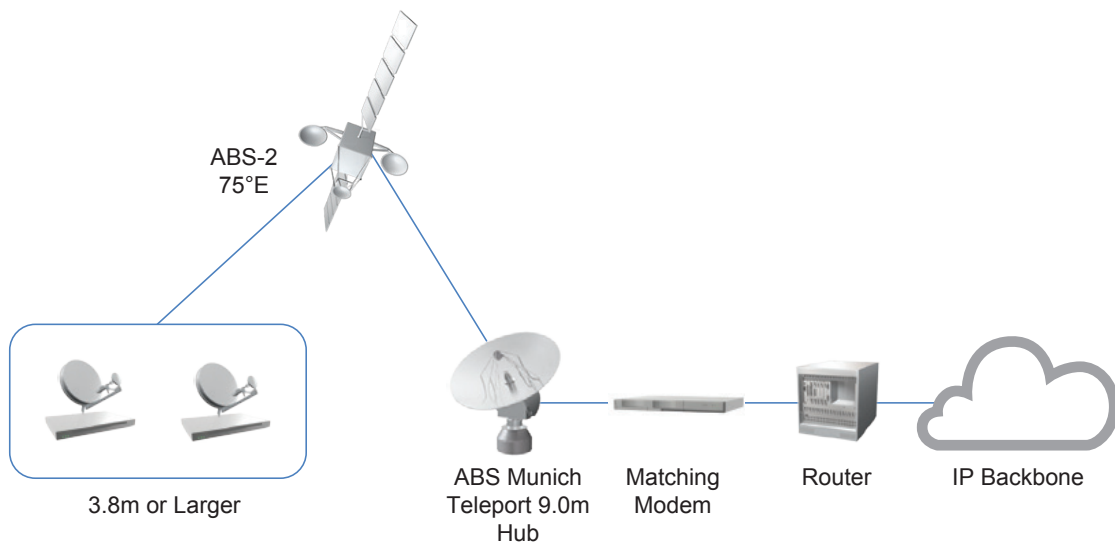

ABS IP Connect

The IP Connect service can support International and National data or broadband connectivity for enterprise, telcos and government networks over Europe, the Middle East and Africa. With its high transmission capacity, our IP Connect solution streamlines your network into one manageable, affordable resource with built-in flexibility.

ABS-2 | IP-Connect

ABS-2 | West Hemi | 75°E

Product Highlights

- ▶ ABS offers competitively priced bandwidth in Mbps
- ▶ High speed DVB-S2 extension platform for IP trunking for Europe, Middle East and Africa
- ▶ Connected to hub and Tier-1 IP transit in Munich
- ▶ Use of 7.2m RO for receive and 3.8m or larger for transmit at remote
- ▶ Service area: ≥ 40 dBW EIRP contour
- ▶ Service availability: $\geq 99.8\%$
- ▶ Remote antenna size: 3.8m or larger
- ▶ Hub teleport: Munich