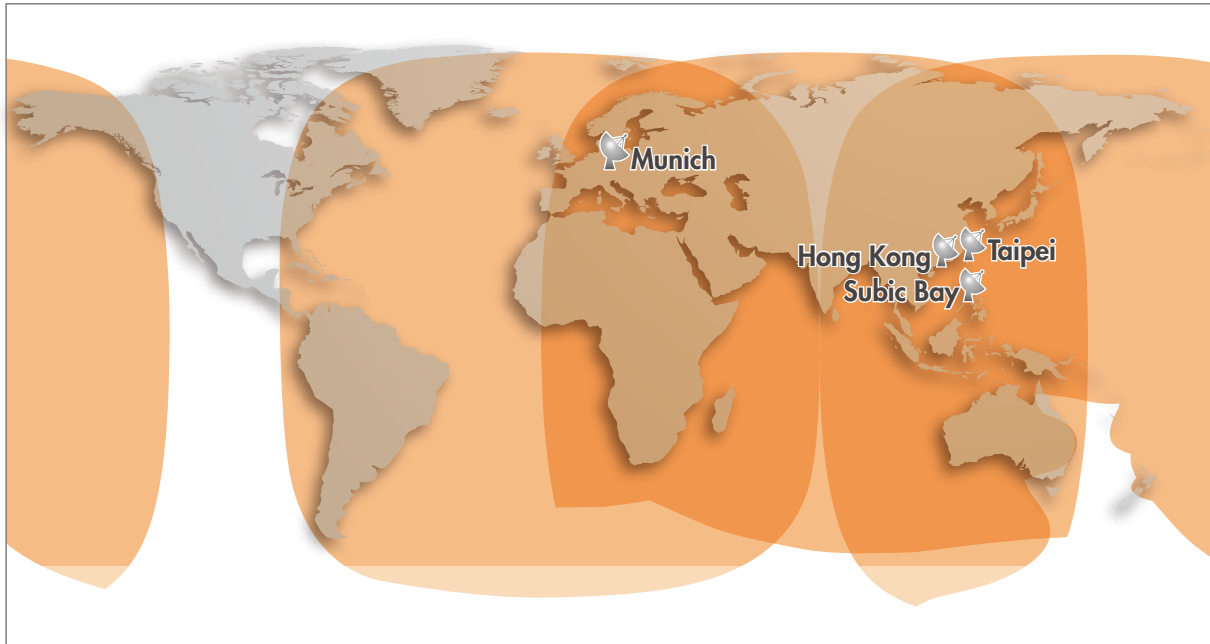

ABS VIDEO SERVICES

Dubai Jakarta Hong Kong Munich Subic Bay Taipei Tel Aviv

Video Broadcasting

Whether you are seeking a broader regional audience or looking to create a new global distribution, ABS is your partner of choice.

700+ Channels on ABS-2, ABS-2A, ABS-3A & ABS-6:

Global Coverage • Local Knowledge

C Band Beams

ABS-2: • Global • East Hemi • West Hemi

ABS-3A: • Global • East Hemi • West Hemi

ABS-6: • A Beam (Odd) • A Beam (Even) • B Beam (Odd) • B Beam (Even)

Ku Band Beams

ABS-2: • Russia • MENA • S&C Africa • Southern • South Asia • Korea/SE Asia

ABS-2A: • Russia • MENA • Africa • South Asia • SE Asia

ABS-3A: • Europe • MENA • SAF • Americas

To learn more about ABS' premium neighborhoods and tailored broadcast solutions, please speak to our representatives or contact info@absatellite.com