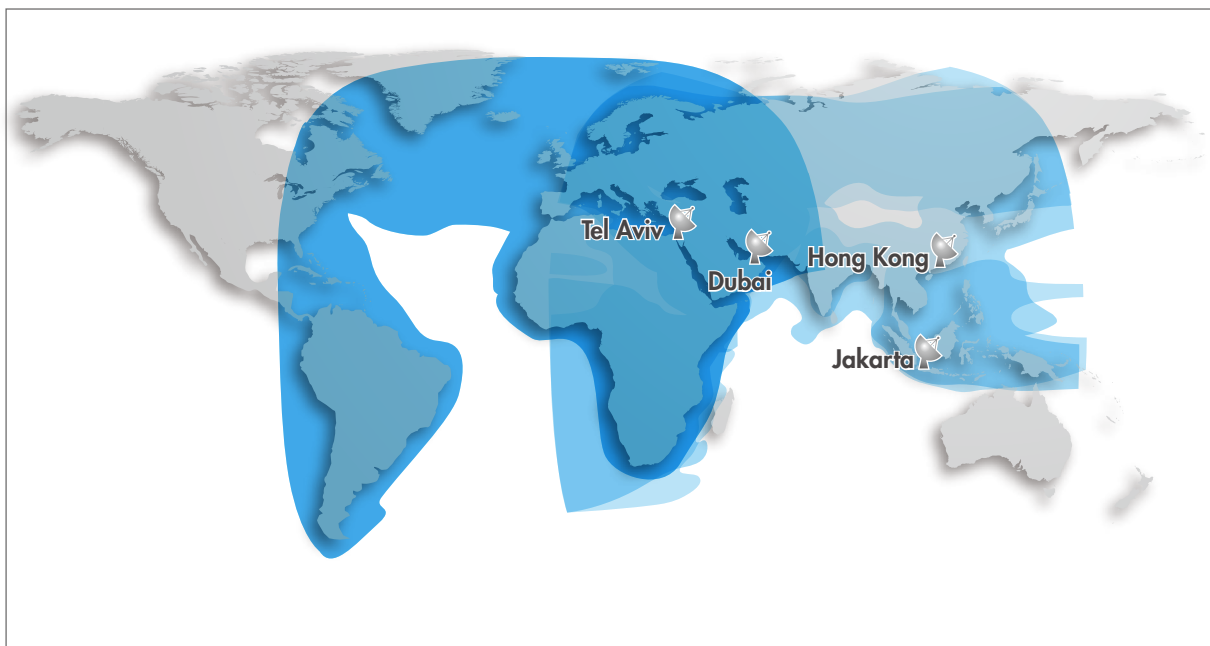

ABS VIDEO SERVICES

Dubai Jakarta Hong Kong Munich Subic Bay Taipei Tel Aviv

Video Broadcasting

Whether you are seeking a broader regional audience or looking to create a new global distribution, ABS is your partner of choice.

700+ Channels on ABS-2, ABS-2A, ABS-3A & ABS-6:

Global Coverage • Local Knowledge

C Band Beams

ABS-2: • Global • East Hemi • West Hemi

ABS-3A: • Global • East Hemi • West Hemi

ABS-6: • A Beam (Odd) • A Beam (Even) • B Beam (Odd) • B Beam (Even)

Ku Band Beams

ABS-2: • Russia • MENA • S&C Africa • Southern • South Asia • Korea/SE Asia

ABS-2A: • Russia • MENA • Africa • South Asia • SE Asia

ABS-3A: • Europe • MENA • SAF • Americas

To learn more about ABS' premium neighborhoods and tailored broadcast solutions, please speak to our representatives or contact info@absatellite.com